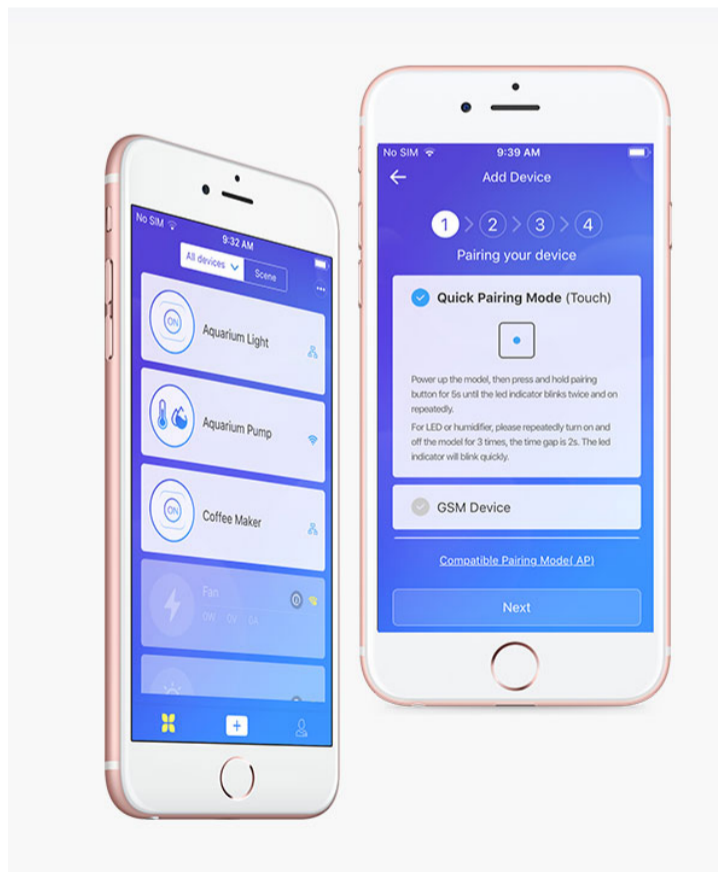

eWeLink

A free home automation hub that allows you to communicate with and automate connected devices in your home via your phone, anywhere and anytime. Smart made simple, eWeLink gives you smart

A Smart Home at Your Fingertips

Remote control – Convert regular devices into smart devices. It allows full control over your appliances to access all the features right from the eWeLink app

Devices Turn On/Off with Their Own

Timing schedules – Set an on and off time for your appliances depending on your desired scheduling needs, the way they will turn on and off automatically at a given time

SUPPORT

Find the Device, Quickly and Clearly

Group Management – Support you to create device groups for organizing connected devices based on location, function or any other types, convenient for you to find the device you want to manage rapidly

More Intelligent Than Before

Smart scenes – Give you a solution to groups for controlling a crowd of appliances, and you can make more actions happen in your home via a single tap on your phone

Control with Your Whole Family