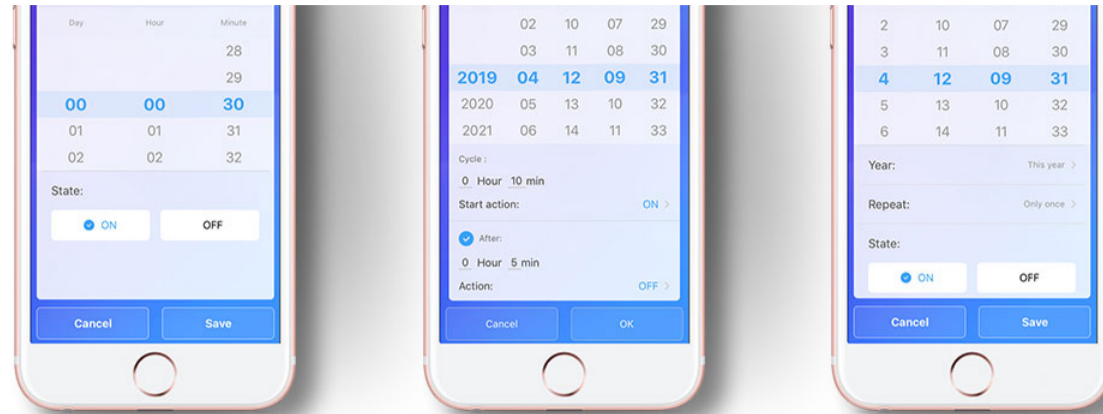

SUPPORT

Find the Device, Quickly and Clearly

Group Management – Support you to create device groups for organizing connected devices based on location, function or any other types, convenient for you to find the device you want to manage rapidly

More Intelligent Than Before

Smart scenes – Give you a solution to groups for controlling a crowd of appliances, and you can make more actions happen in your home via a single tap on your phone

Control with Your Whole Family

Device sharing – Share devices with your family at your home or your colleagues at the office, which makes them control devices directly from their phones