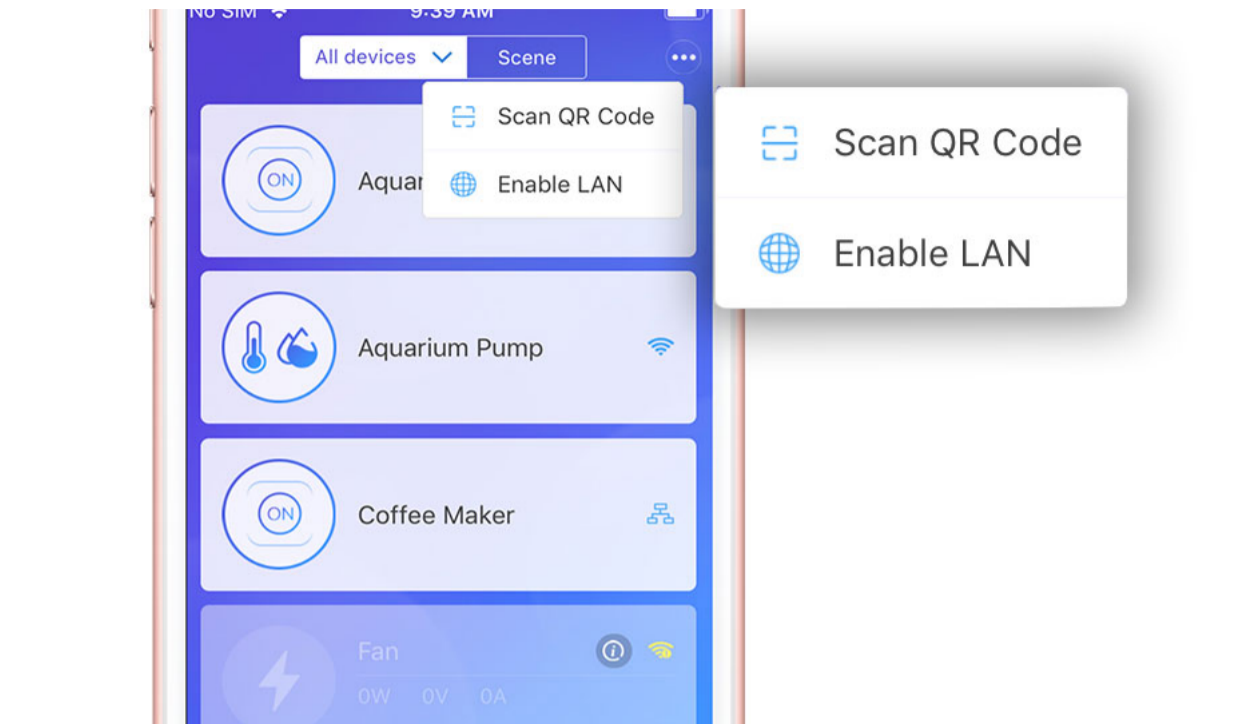

Remote control – Convert regular devices into smart devices. It allows full control over your appliances to access all the features right from the eWeLink app

Devices Turn On/Off with Their Own

Timing schedules – Set an on and off time for your appliances depending on your desired scheduling needs, the way they will turn on and off automatically at a given time

Device sharing – Share devices with your family at your home or your colleagues at the office, which makes them control devices directly from their phones

Powerful Compatibility Perfect Service

Supported Services – Work with Amazon Alexa, Google Assistant, Google Nest and IFTTT, making it possible to control your appliances with an easy and simple way

No Available Wi-Fi? Try This

LAN control – Designed to offer much convenience and freedom to control devices even though no Wi-Fi accesses. Suitable for BASICR2/R3, RF/RFR3, Slampher, S20/S26, etc

Secure Your Devices