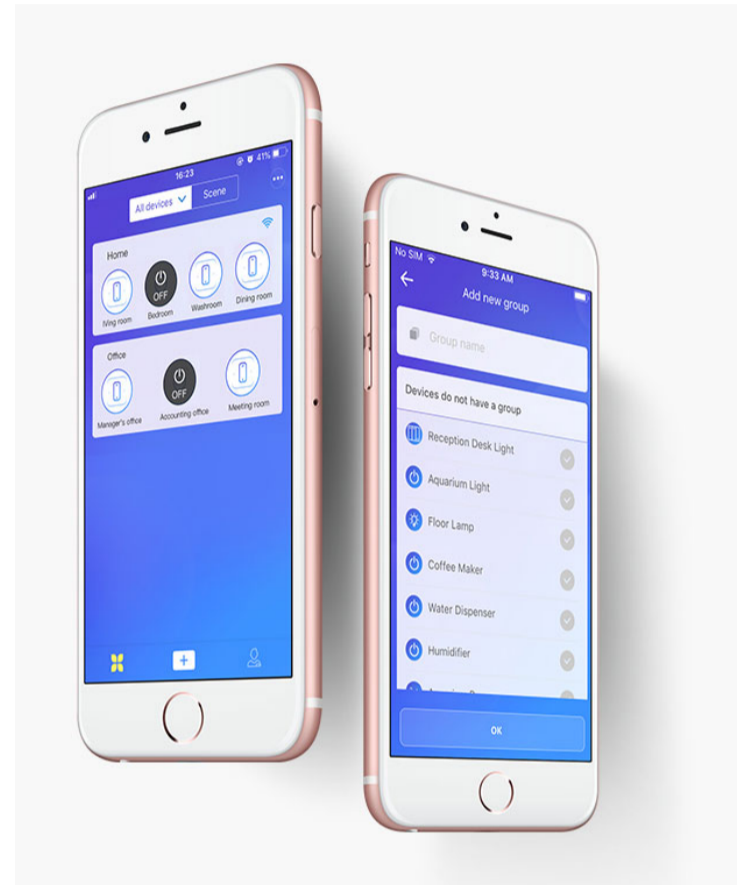

eWeLink

A free home automation hub that allows you to communicate with and automate connected devices in your home via your phone, anywhere and anytime. Smart made simple, eWeLink gives you smart

A Smart Home at Your Fingertips

Remote control – Convert regular devices into smart devices. It allows full control over your appliances to access all the features right from the eWeLink app

Devices Turn On/Off with Their Own

Timing schedules – Set an on and off time for your appliances depending on your desired scheduling needs, the way they will turn on and off automatically at a given time

SUPPORT

Find the Device, Quickly and Clearly

Group Management – Support you to create device groups for organizing connected devices based on location, function or any other types, convenient for you to find the device you want to manage rapidly

More Intelligent Than Before

Smart scenes – Give you a solution to groups for controlling a crowd of appliances, and you can make more actions happen in your home via a single tap on your phone

Control with Your Whole Family