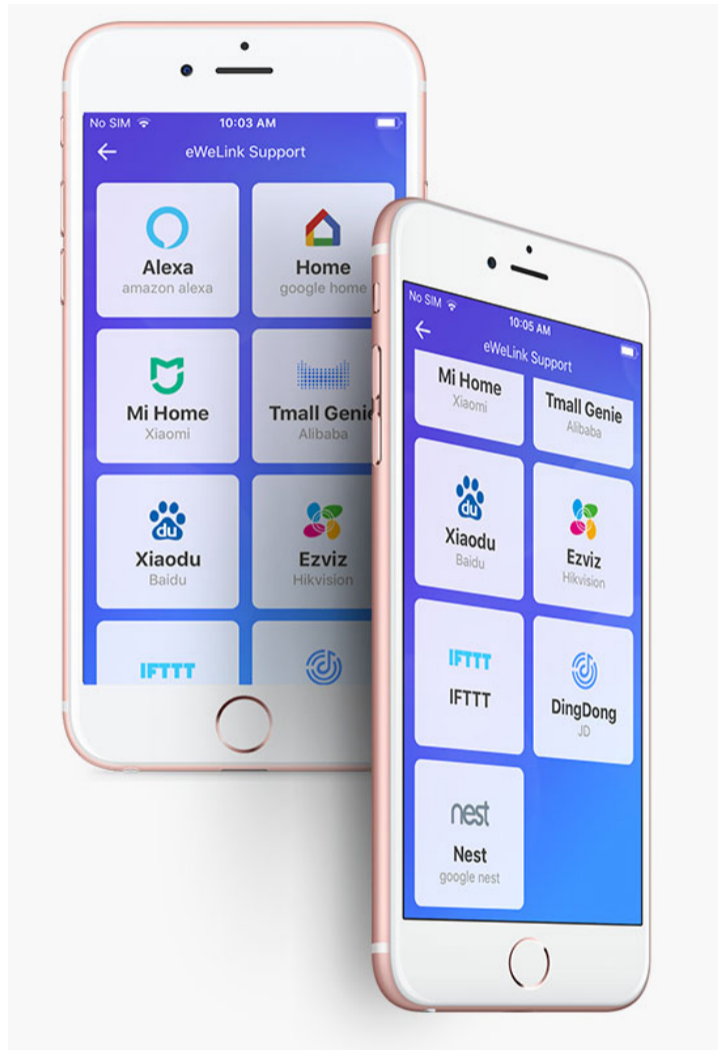

Powerful Compatibility Perfect Service

Supported Services – Work with Amazon Alexa, Google Assistant, Google Nest and IFTTT, making it possible to control your appliances with an easy and simple way

No Available Wi-Fi? Try This

LAN control – Designed to offer much convenience and freedom to control devices even though no Wi-Fi accesses. Suitable for BASICR2/R3, RF/RFR3, Slampher, S20/S26, etc